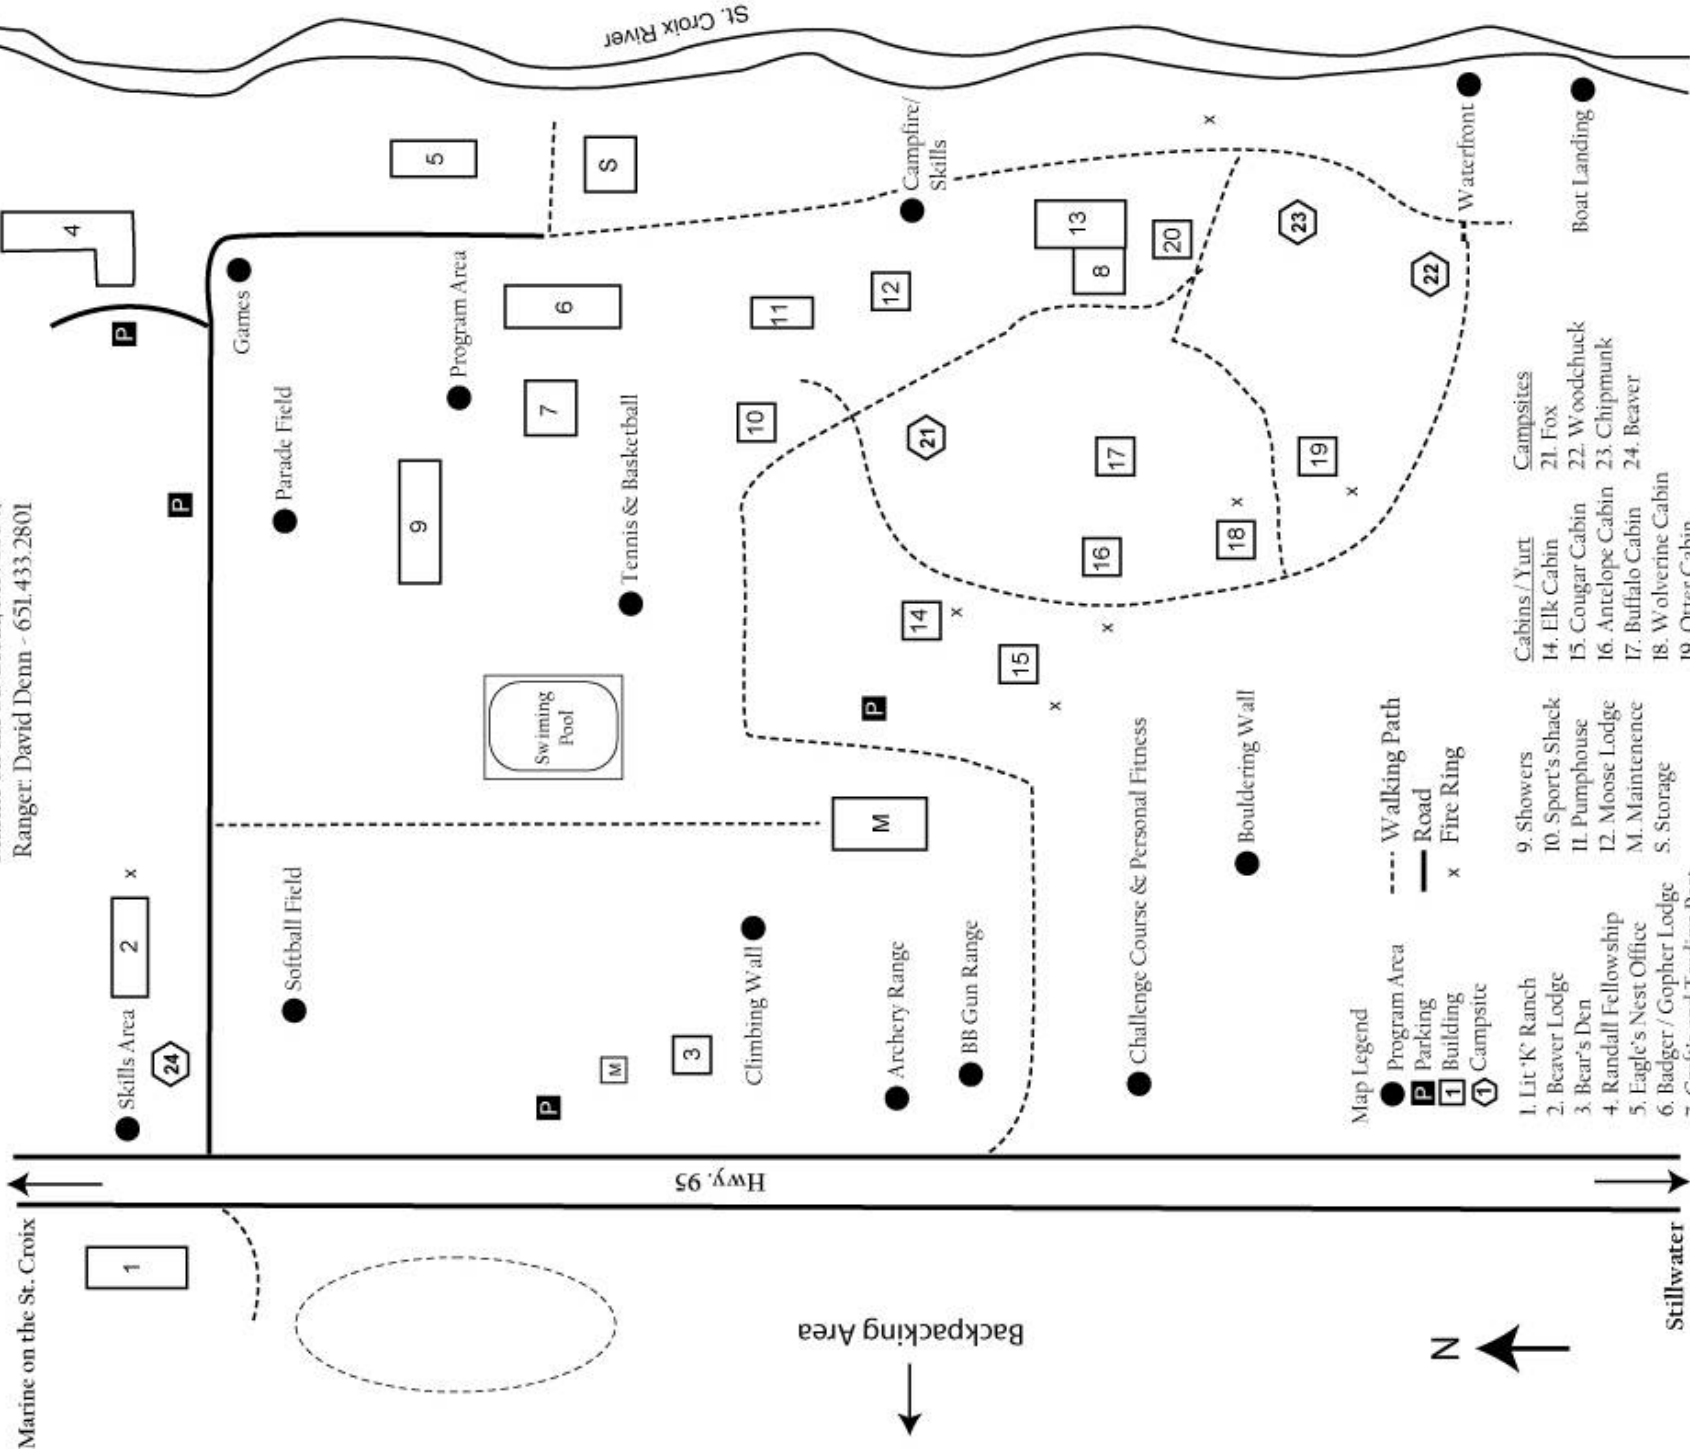

# Kiwanis Scout Camp Map

15987 St. Croix Trail North  
 Marine on the St. Croix, MN 55047  
 Ranger: David Denn - 651.433.2801

**Map Legend**

- Program Area
- P Parking
- 1 Building
- ① Campsite
- Walking Path
- Road
- x Fire Ring

- 1. Lit 'K' Ranch
- 2. Beaver Lodge
- 3. Bear's Den
- 4. Randall Fellowship
- 5. Eagle's Nest Office
- 6. Badger / Gopher Lodge
- 7. Craft's and Trading Post
- 8. Fox Den & B. Gordon Hall

- 9. Showers
- 10. Sport's Shack
- 11. Pumphouse
- 12. Moose Lodge
- M. Maintenance
- S. Storage

- Cabins / Yurt
- 14. Elk Cabin
- 15. Cougar Cabin
- 16. Antelope Cabin
- 17. Buffalo Cabin
- 18. Wolverine Cabin
- 19. Otter Cabin
- 20. Muskrat Yurt

- Campsites
- 21. Fox
- 22. Woodchuck
- 23. Chipmunk
- 24. Beaver

Stillwater

Backpacking Area

Hwy. 95

Marine on the St. Croix

St. Croix River